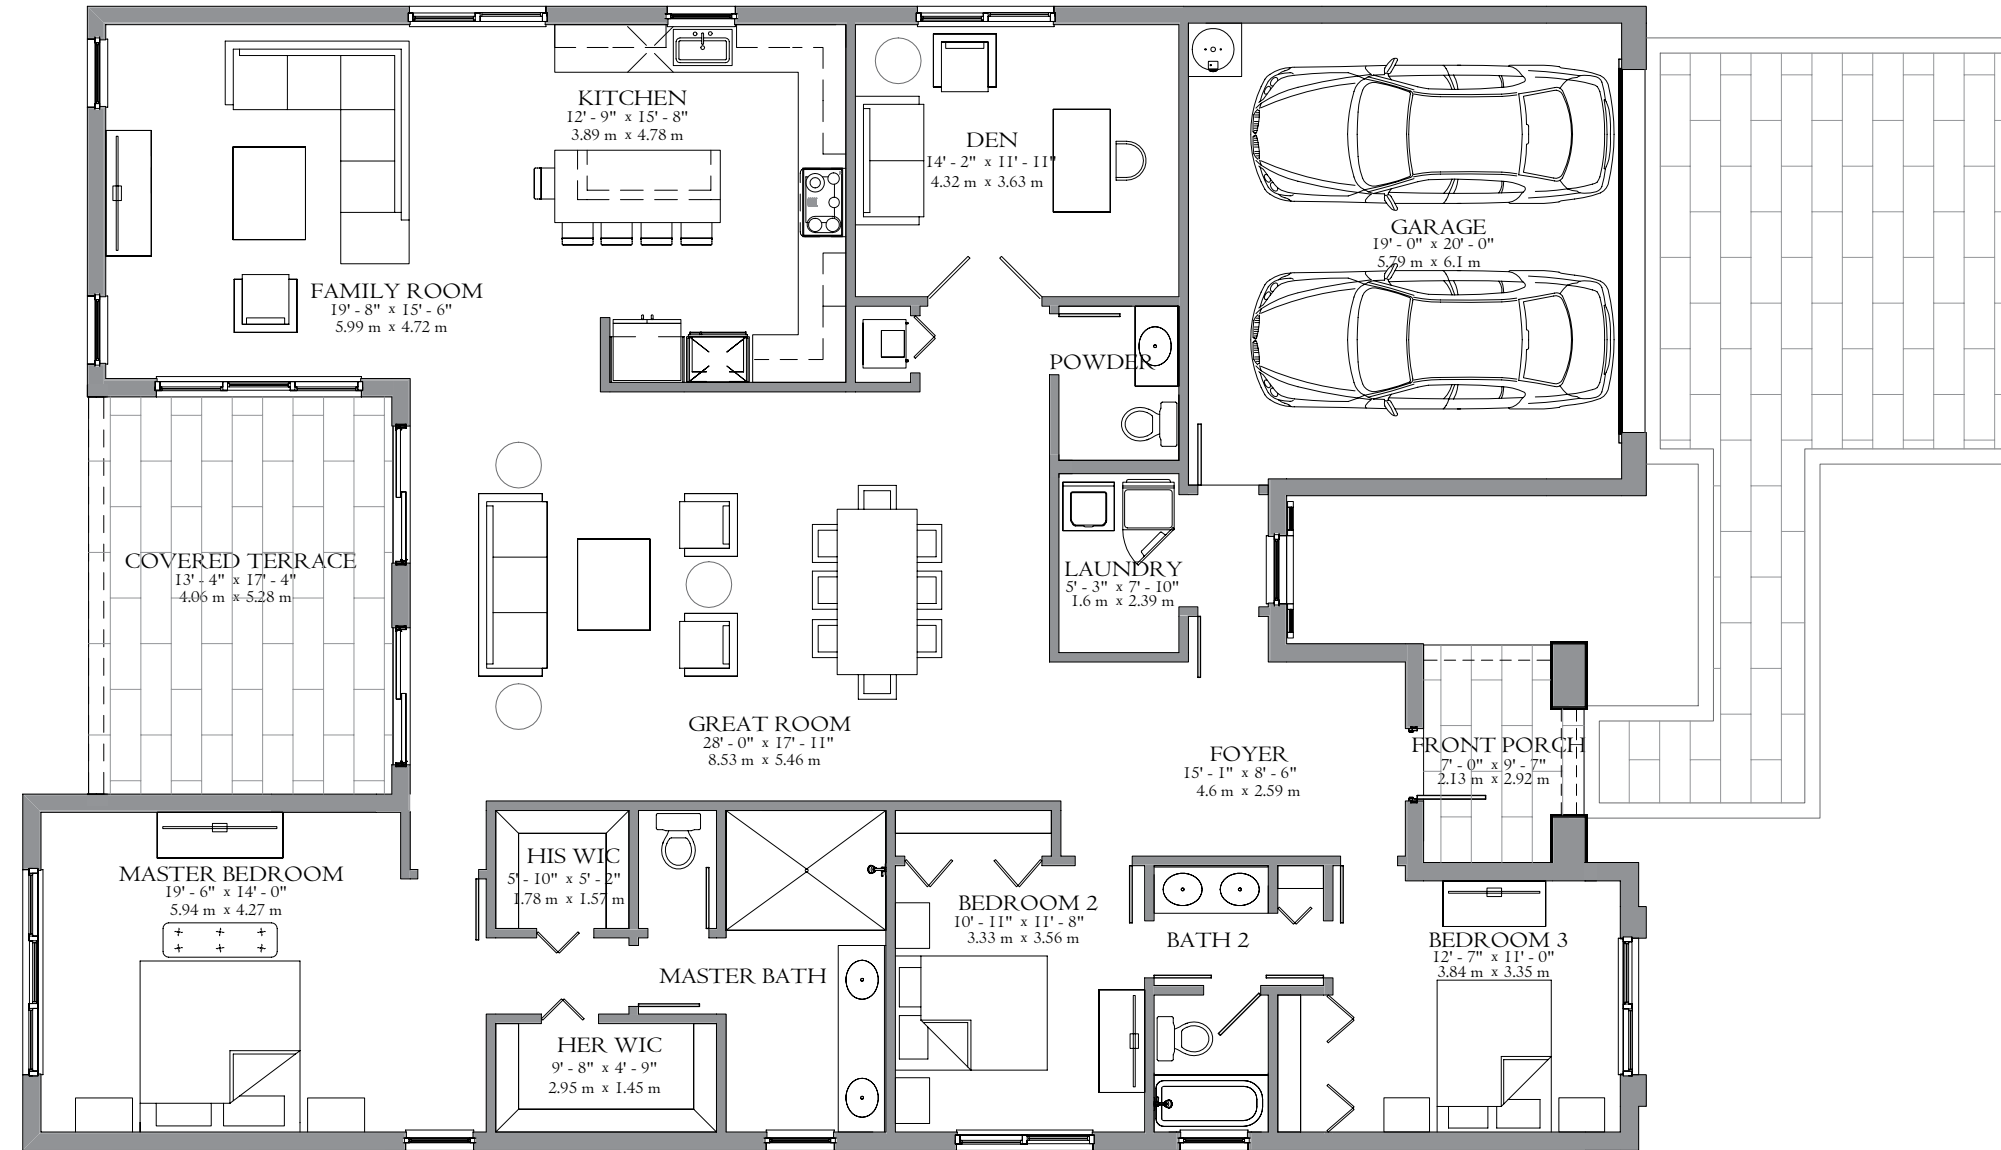

CONTEMPORARY

PRELIMINARY ARTIST'S CONCEPT

SANTA BARBARA

PRELIMINARY ARTIST'S CONCEPT

COASTAL CONTEMPORARY

PRELIMINARY ARTIST'S CONCEPT

MODEL FLOORPLAN  
& OPTIONS

# FAIRWAY

---

1-STORY  
3 BEDROOMS  
2.5 BATHROOMS  
DEN  
2-CAR GARAGE  
2,588 AC SQ.FT.  
3,255 TOTAL SQ. FT.

# FAIRWAY FLOORPLAN