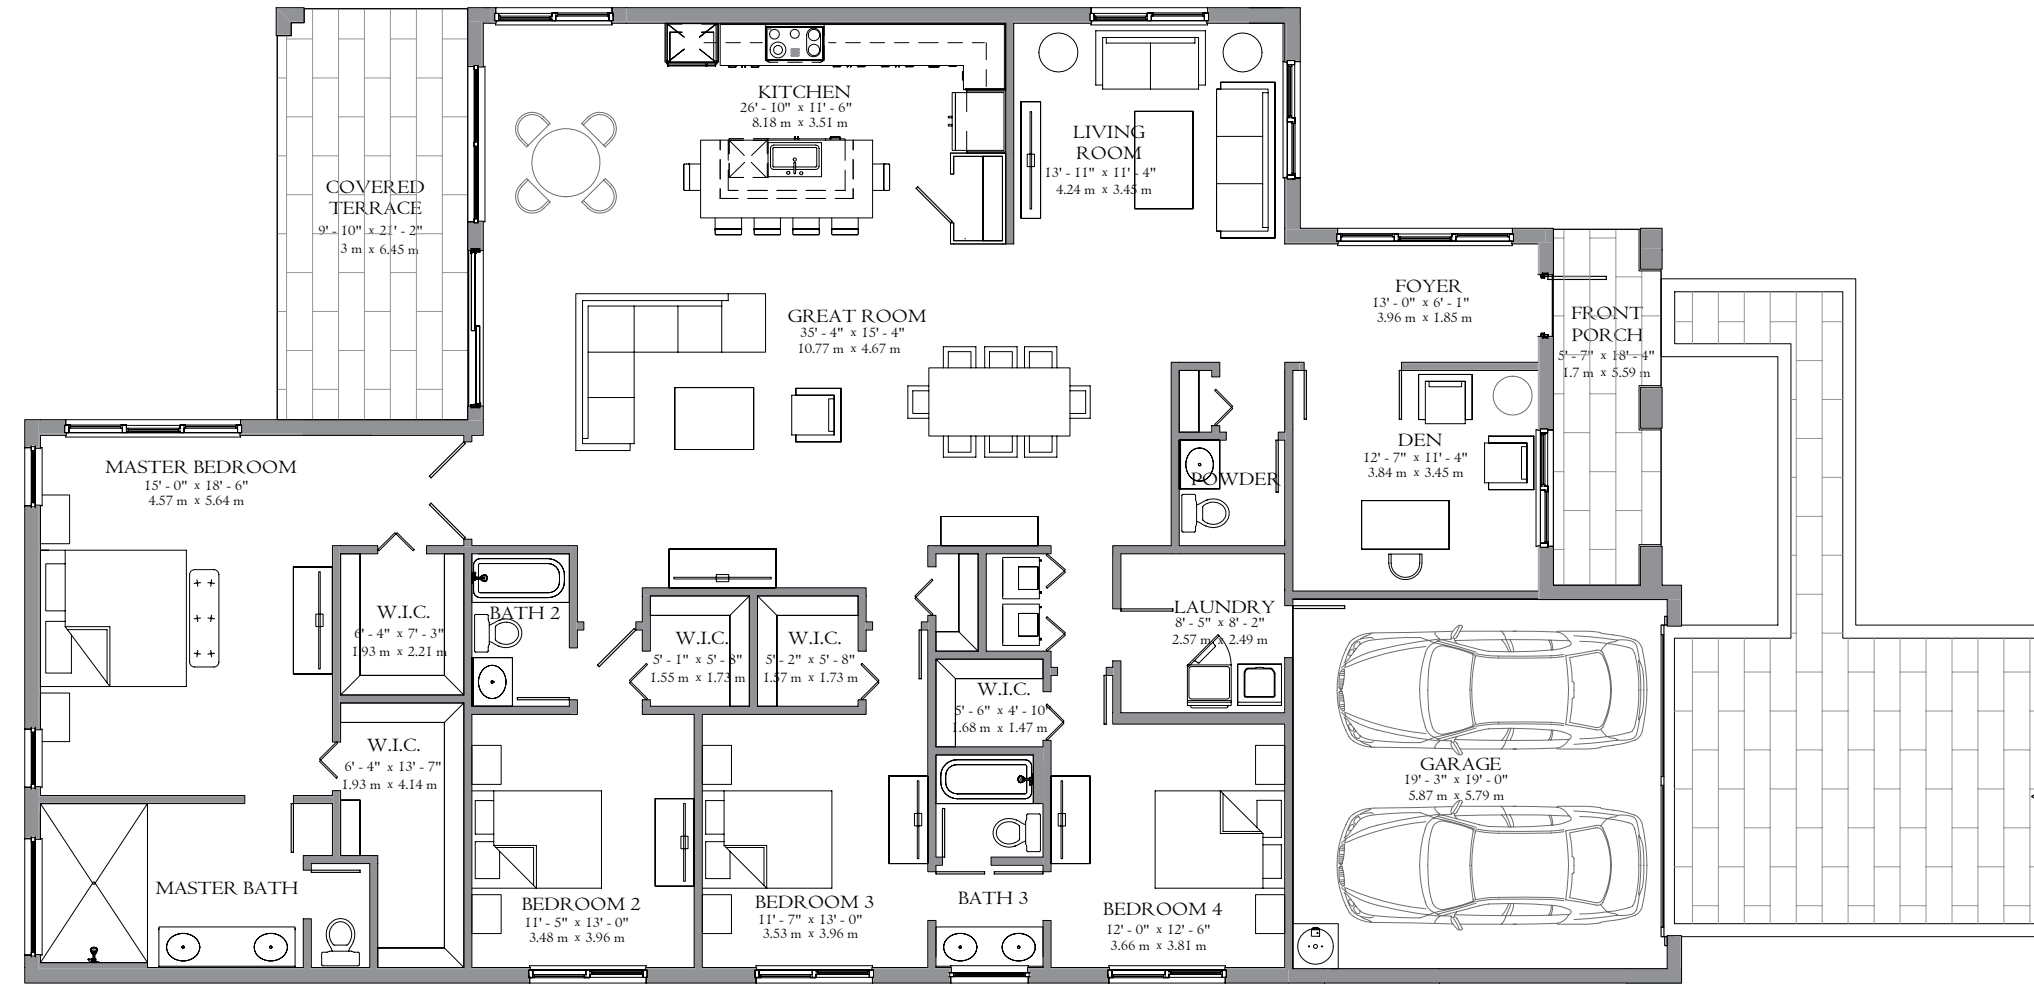

# GULF

1-STORY

4 BEDROOMS

3.5 BATHROOMS

DEN

2-CAR GARAGE

3,030 AC SQ. FT.

3,736 TOTAL SQ. FT.

# GULF FLOORPLAN